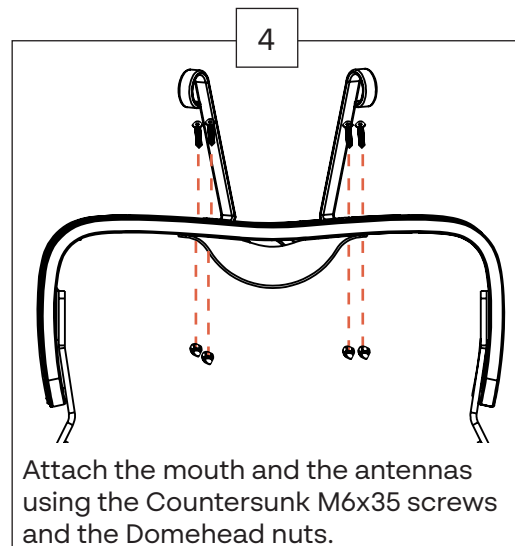

Nova C Kids Modules

Nova C Kids Head section

The Nova C Kids Head 30° is a 30 degrees curved module where the last rib looks like a caterpillar head. This module provides 2 seats.

Nova C Kids Body

The Nova C Kids Body 30° is a 30 degrees curved module and provides 2 seats.

Steel parts:

The legs and all other small parts are made from steel and should therefore be separated and recycled as steel.

Parts

Nova C Kids Head

 <p>Nova C Bench Rib Kids 160mm x1</p>	 <p>Nova C Bench Slender Rib x13</p>	 <p>Nova C Bench Wide Rib x1</p>
 <p>Nova C Kids Mouth x1</p>	 <p>Nova C Kids Leg x4</p>	 <p>Nova C Outer Band x1</p>  <p>Nova C Inner Band x1</p>
 <p>Nova C Kids Antenna x2</p>	 <p>Drawbolt Catch x2</p>	 <p>Nova C Kids Glide x4</p>  <p>Nova C Kids Leg Spacer x4</p>
 <p>Dome Head Nut M6 x4</p>  <p>Countersunk Taptite Bolt M5x8 x12</p>	 <p>Roundhead Wooden Screw 5x20 x52</p>  <p>Roundhead Wooden Screw 5x25 x24</p>	 <p>Countersunk M6x35 x4</p>

Assembly Instructions

Ascent Double Back Straight

Parts

Nova C Kids Body

 <p>Nova C Kids Leg x4</p>	 <p>Nova C Bench Slender Rib x13</p>	 <p>Nova C Bench Wide Rib x2</p>
 <p>Drawbolt Catch x2</p>	 <p>Nova C Kids Glide x4</p>  <p>Nova C Kids Leg Spacer x4</p>	 <p>Nova C Outer Band x1</p>  <p>Nova C Inner Band x1</p>
 <p>Countersunk Taptite Bolt M5x8 x12</p>	 <p>Roundhead Wooden Screw 5x20 x52</p>  <p>Roundhead Wooden Screw 5x25 x24</p>	