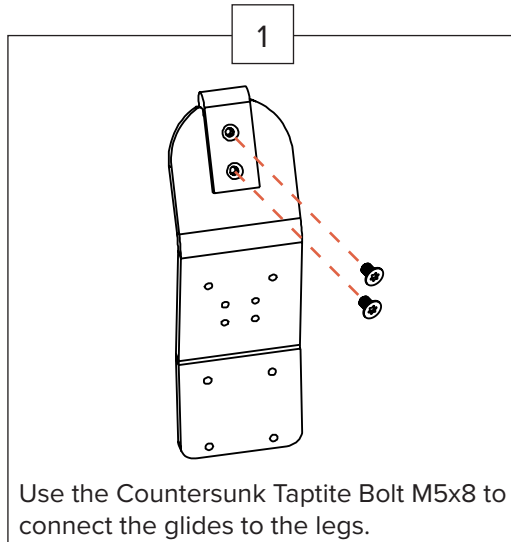

Nova C Kids Modules

Nova C Kids Head section

The Nova C Kids Head 30° is a 30 degrees curved module where the last rib looks like a caterpillar head. This module provides 2 seats.

Nova C Kids Body

The Nova C Kids Body 30° is a 30 degrees curved module and provides 2 seats.

Steel parts:

The legs and all other small parts are made from steel and should therefore be separated and recycled as steel.

Parts

Nova C Kids Head

 <p>Nova C Bench Rib Kids 160mm x1</p>	 <p>Nova C Bench Slender Rib x13</p>	 <p>Nova C Bench Wide Rib x1</p>
 <p>Nova C Kids Mouth x1</p>	 <p>Nova C Kids Leg x4</p>	 <p>Nova C Outer Band x1</p>  <p>Nova C Inner Band x1</p>
 <p>Nova C Kids Antenna x2</p>	 <p>Drawbolt Catch x2</p>	 <p>Nova C Kids Glide x4</p>  <p>Nova C Kids Leg Spacer x4</p>
 <p>Dome Head Nut M6 x4</p>  <p>Countersunk Taptite Bolt M5x8 x12</p>	 <p>Roundhead Wooden Screw 5x20 x52</p>  <p>Roundhead Wooden Screw 5x25 x24</p>	 <p>Countersunk M6x35 x4</p>

Assembly Instructions

Ascent Double Back Straight

Parts

Nova C Kids Body

 <p>Nova C Kids Leg x4</p>	 <p>Nova C Bench Slender Rib x13</p>	 <p>Nova C Bench Wide Rib x2</p>
 <p>Drawbolt Catch x2</p>	 <p>Nova C Kids Glide x4</p>  <p>Nova C Kids Leg Spacer x4</p>	 <p>Nova C Outer Band x1</p>  <p>Nova C Inner Band x1</p>
 <p>Countersunk Taptite Bolt M5x8 x12</p>	 <p>Roundhead Wooden Screw 5x20 x52</p>  <p>Roundhead Wooden Screw 5x25 x24</p>	