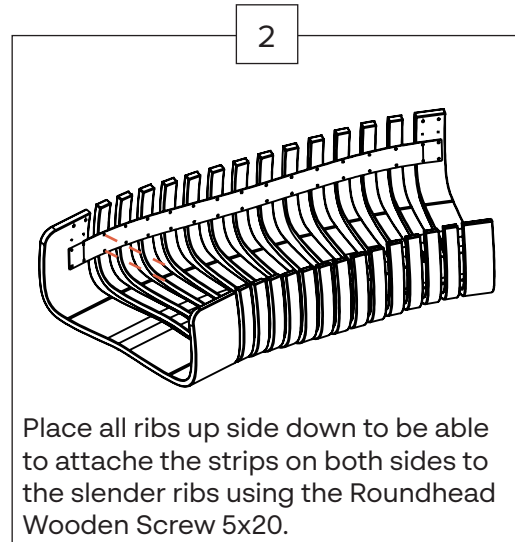

Nova C Kids Modules

Nova C Kids Head section

The Nova C Kids Head 30° is a 30 degrees curved module where the last rib looks like a caterpillar head. This module provides 2 seats.

Nova C Kids Body

The Nova C Kids Body 30° is a 30 degrees curved module and provides 2 seats.

Steel parts:

The legs and all other small parts are made from steel and should therefore be separated and recycled as steel.

Parts

Nova C Kids Head

 <p>Nova C Bench Rib Kids 160mm x1</p>	 <p>Nova C Bench Slender Rib x13</p>	 <p>Nova C Bench Wide Rib x1</p>
 <p>Nova C Kids Mouth x1</p>	 <p>Nova C Kids Leg x4</p>	 <p>Nova C Outer Band x1</p>  <p>Nova C Inner Band x1</p>
 <p>Nova C Kids Antenna x2</p>	 <p>Drawbolt Catch x2</p>	 <p>Nova C Kids Glide x4</p>  <p>Nova C Kids Leg Spacer x4</p>
 <p>Dome Head Nut M6 x4</p>  <p>Countersunk Taptite Bolt M5x8 x12</p>	 <p>Roundhead Wooden Screw 5x20 x52</p>  <p>Roundhead Wooden Screw 5x25 x24</p>	 <p>Countersunk M6x35 x4</p>

Assembly Instructions

Ascent Double Back Straight

Parts

Nova C Kids Body

 <p>Nova C Kids Leg x4</p>	 <p>Nova C Bench Slender Rib x13</p>	 <p>Nova C Bench Wide Rib x2</p>
 <p>Drawbolt Catch x2</p>	 <p>Nova C Kids Glide x4</p>  <p>Nova C Kids Leg Spacer x4</p>	 <p>Nova C Outer Band x1</p>  <p>Nova C Inner Band x1</p>
 <p>Countersunk Taptite Bolt M5x8 x12</p>	 <p>Roundhead Wooden Screw 5x20 x52</p>  <p>Roundhead Wooden Screw 5x25 x24</p>	