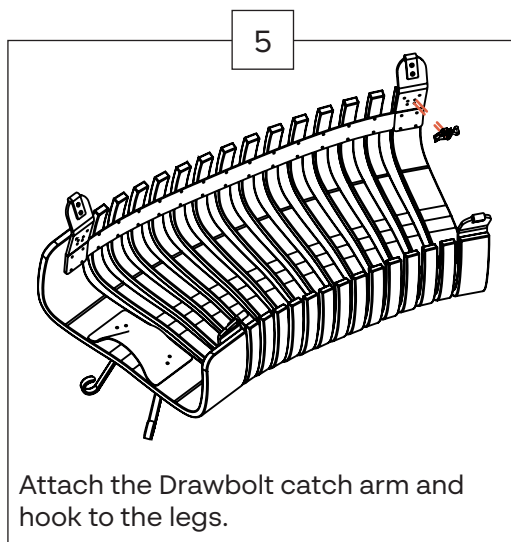

Nova C Kids Modules

Nova C Kids Head section

The Nova C Kids Head 30° is a 30 degrees curved module where the last rib looks like a caterpillar head. This module provides 2 seats.

Nova C Kids Body

The Nova C Kids Body 30° is a 30 degrees curved module and provides 2 seats.

Steel parts:

The legs and all other small parts are made from steel and should therefore be separated and recycled as steel.

Parts

Nova C Kids Head

 <p>Nova C Bench Rib Kids 160mm x1</p>	 <p>Nova C Bench Slender Rib x13</p>	 <p>Nova C Bench Wide Rib x1</p>
 <p>Nova C Kids Mouth x1</p>	 <p>Nova C Kids Leg x4</p>	 <p>Nova C Outer Band x1</p>  <p>Nova C Inner Band x1</p>
 <p>Nova C Kids Antenna x2</p>	 <p>Drawbolt Catch x2</p>	 <p>Nova C Kids Glide x4</p>  <p>Nova C Kids Leg Spacer x4</p>
 <p>Dome Head Nut M6 x4</p>  <p>Countersunk Taptite Bolt M5x8 x12</p>	 <p>Roundhead Wooden Screw 5x20 x52</p>  <p>Roundhead Wooden Screw 5x25 x24</p>	 <p>Countersunk M6x35 x4</p>

Assembly Instructions

Ascent Double Back Straight

Parts

Nova C Kids Body

 <p>Nova C Kids Leg x4</p>	 <p>Nova C Bench Slender Rib x13</p>	 <p>Nova C Bench Wide Rib x2</p>
 <p>Drawbolt Catch x2</p>	 <p>Nova C Kids Glide x4</p>  <p>Nova C Kids Leg Spacer x4</p>	 <p>Nova C Outer Band x1</p>  <p>Nova C Inner Band x1</p>
 <p>Countersunk Taptite Bolt M5x8 x12</p>	 <p>Roundhead Wooden Screw 5x20 x52</p>  <p>Roundhead Wooden Screw 5x25 x24</p>	