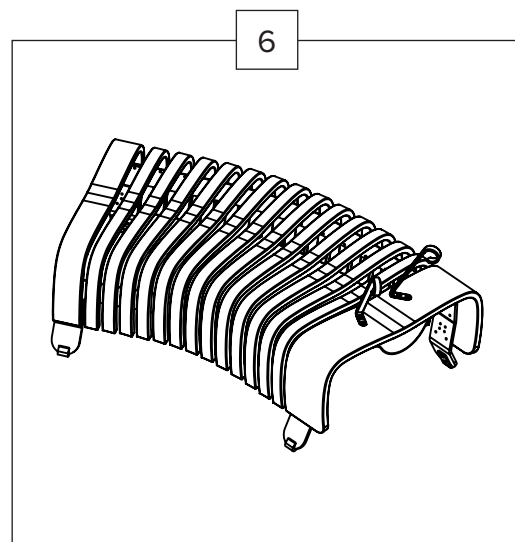

Nova C Kids Modules

Nova C Kids Head section

The Nova C Kids Head 30° is a 30 degrees curved module where the last rib looks like a caterpillar head. This module provides 2 seats.

Nova C Kids Body

The Nova C Kids Body 30° is a 30 degrees curved module and provides 2 seats.

Steel parts:

The legs and all other small parts are made from steel and should therefore be separated and recycled as steel.

Parts

Nova C Kids Head

 <p>Nova C Bench Rib Kids 160mm x1</p>	 <p>Nova C Bench Slender Rib x13</p>	 <p>Nova C Bench Wide Rib x1</p>
 <p>Nova C Kids Mouth x1</p>	 <p>Nova C Kids Leg x4</p>	 <p>Nova C Outer Band x1</p>  <p>Nova C Inner Band x1</p>
 <p>Nova C Kids Antenna x2</p>	 <p>Drawbolt Catch x2</p>	 <p>Nova C Kids Glide x4</p>  <p>Nova C Kids Leg Spacer x4</p>
 <p>Dome Head Nut M6 x4</p>  <p>Countersunk Taptite Bolt M5x8 x12</p>	 <p>Roundhead Wooden Screw 5x20 x52</p>  <p>Roundhead Wooden Screw 5x25 x24</p>	 <p>Countersunk M6x35 x4</p>

Assembly Instructions

Ascent Double Back Straight

Parts

Nova C Kids Body

 <p>Nova C Kids Leg x4</p>	 <p>Nova C Bench Slender Rib x13</p>	 <p>Nova C Bench Wide Rib x2</p>
 <p>Drawbolt Catch x2</p>	 <p>Nova C Kids Glide x4</p>  <p>Nova C Kids Leg Spacer x4</p>	 <p>Nova C Outer Band x1</p>  <p>Nova C Inner Band x1</p>
 <p>Countersunk Taptite Bolt M5x8 x12</p>	 <p>Roundhead Wooden Screw 5x20 x52</p>  <p>Roundhead Wooden Screw 5x25 x24</p>	