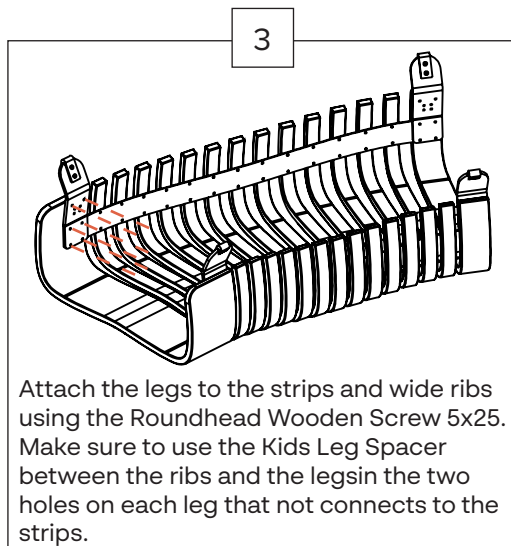

Nova C Kids Modules

Nova C Kids Head section

The Nova C Kids Head 30° is a 30 degrees curved module where the last rib looks like a caterpillar head. This module provides 2 seats.

Nova C Kids Body

The Nova C Kids Body 30° is a 30 degrees curved module and provides 2 seats.

Steel parts:

The legs and all other small parts are made from steel and should therefore be separated and recycled as steel.

Parts

Nova C Kids Head

 <p>Nova C Bench Rib Kids 160mm x1</p>	 <p>Nova C Bench Slender Rib x13</p>	 <p>Nova C Bench Wide Rib x1</p>
 <p>Nova C Kids Mouth x1</p>	 <p>Nova C Kids Leg x4</p>	 <p>Nova C Outer Band x1</p>  <p>Nova C Inner Band x1</p>
 <p>Nova C Kids Antenna x2</p>	 <p>Drawbolt Catch x2</p>	 <p>Nova C Kids Glide x4</p>  <p>Nova C Kids Leg Spacer x4</p>
 <p>Dome Head Nut M6 x4</p>  <p>Countersunk Taptite Bolt M5x8 x12</p>	 <p>Roundhead Wooden Screw 5x20 x52</p>  <p>Roundhead Wooden Screw 5x25 x24</p>	 <p>Countersunk M6x35 x4</p>

Assembly Instructions

Ascent Double Back Straight

Parts

Nova C Kids Body

 <p>Nova C Kids Leg x4</p>	 <p>Nova C Bench Slender Rib x13</p>	 <p>Nova C Bench Wide Rib x2</p>
 <p>Drawbolt Catch x2</p>	 <p>Nova C Kids Glide x4</p>  <p>Nova C Kids Leg Spacer x4</p>	 <p>Nova C Outer Band x1</p>  <p>Nova C Inner Band x1</p>
 <p>Countersunk Taptite Bolt M5x8 x12</p>	 <p>Roundhead Wooden Screw 5x20 x52</p>  <p>Roundhead Wooden Screw 5x25 x24</p>	