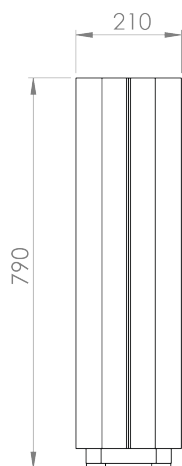

Name: Recycle Bin Lid Compost

Article Number: A01A_7

Weight: 42 kg

Name: Recycle Bin Lid Glass

Article Number: A01A-2

Weight: 42 kg

Name: Recycle Bin Lid Metal

Article Number: A01A_8

Weight: 42 kg

Name: Recycle Bin Lid Paper

Article Number: A01A-3

Weight: 42 kg

Name: Recycle Bin Lid Plastic

Article Number: A01A_9

Weight: 42 kg

Name: Recycle Bin Lid Recycle