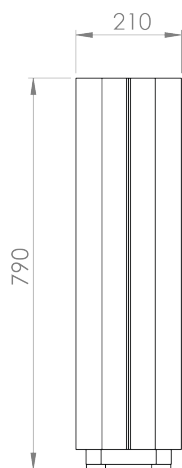

Name: Recycle Bin Lid Compost

Article Number: A01A_7

Weight: 42 kg

Name: Recycle Bin Lid Glass

Article Number: A01A-2

Weight: 42 kg

Name: Recycle Bin Lid Metal

Article Number: A01A_8

Weight: 42 kg

Name: Recycle Bin Lid Paper

Article Number: A01A-3

Weight: 42 kg

Name: Recycle Bin Lid Plastic

Article Number: A01A_9

Weight: 42 kg

Name: Recycle Bin Lid Recycle