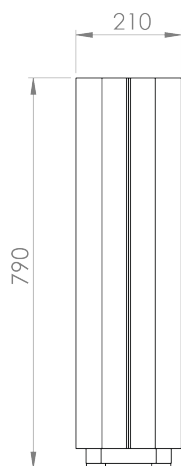

Name: Recycle Bin Lid Compost

Article Number: A01A_7

Weight: 42 kg

Name: Recycle Bin Lid Glass

Article Number: A01A-2

Weight: 42 kg

Name: Recycle Bin Lid Metal

Article Number: A01A_8

Weight: 42 kg

Name: Recycle Bin Lid Paper

Article Number: A01A-3

Weight: 42 kg

Name: Recycle Bin Lid Plastic

Article Number: A01A_9

Weight: 42 kg

Name: Recycle Bin Lid Recycle

Article Number: A01A_10

Weight: 42 kg

Name: Recycle Bin Lid Waste

Article Number: A01A_6

Weight: 42 kg

Name: Recycle Bin Custom Lid

Article Number: A01A-5

Weight: 42 kg