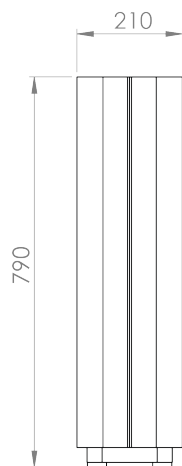

Name: Recycle Bin Lid Compost

Article Number: A01A_7

Weight: 42 kg

Name: Recycle Bin Lid Glass

Article Number: A01A-2

Weight: 42 kg

Name: Recycle Bin Lid Metal

Article Number: A01A_8