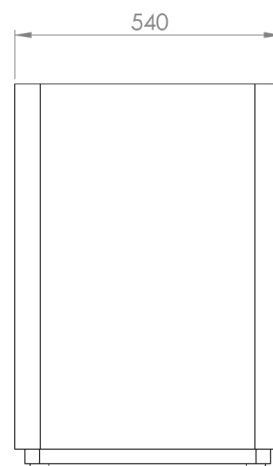

Article Number: A01A_10

Weight: 42 kg

Name: Recycle Bin Lid Waste

Article Number: A01A_6

Weight: 42 kg

Name: Recycle Bin Custom Lid

Article Number: A01A-5

Weight: 42 kg