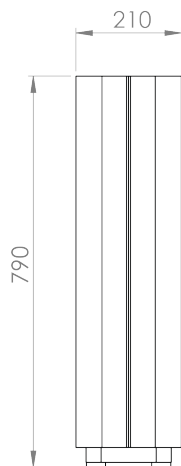

Name: Recycle Bin Lid Compost

Article Number: A01A_7

Weight: 42 kg

Name: Recycle Bin Lid Glass

Article Number: A01A-2

Weight: 42 kg

Name: Recycle Bin Lid Metal

Article Number: A01A_8

Weight: 42 kg

Name: Recycle Bin Lid Paper

Article Number: A01A-3

Weight: 42 kg

Name: Recycle Bin Lid Plastic

Article Number: A01A_9

Weight: 42 kg

Name: Recycle Bin Lid Recycle

Article Number: A01A_10

Weight: 42 kg

Name: Recycle Bin Lid Waste

Article Number: A01A_6

Weight: 42 kg

Name: Recycle Bin Custom Lid

Article Number: A01A-5

Weight: 42 kg