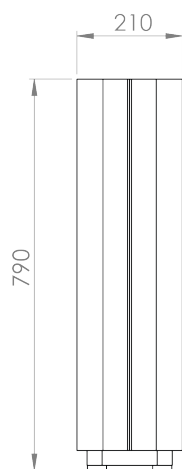

Name: Recycle Bin Lid Compost

Article Number: A01A_7

Weight: 42 kg

Name: Recycle Bin Lid Glass

Article Number: A01A-2

Weight: 42 kg

Name: Recycle Bin Lid Metal

Article Number: A01A_8