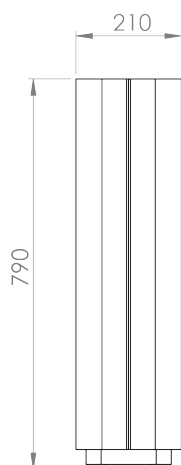

Name: Recycle Bin Lid Compost

Article Number: A01A_7

Weight: 42 kg

Name: Recycle Bin Lid Glass

Article Number: A01A-2

Weight: 42 kg

Name: Recycle Bin Lid Metal

Article Number: A01A_8

Weight: 42 kg

Name: Recycle Bin Lid Paper

Article Number: A01A-3

Weight: 42 kg

Name: Recycle Bin Lid Plastic

Article Number: A01A_9

Weight: 42 kg

Name: Recycle Bin Lid Recycle

Article Number: A01A_10

Weight: 42 kg

Name: Recycle Bin Lid Waste

Article Number: A01A_6

Weight: 42 kg

Name: Recycle Bin Custom Lid

Article Number: A01A-5

Weight: 42 kg