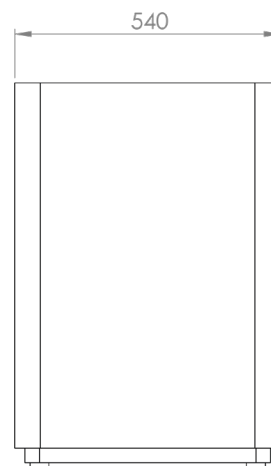

Name: Recycle Bin Lid Compost

Article Number: A01A_7

Weight: 42 kg

Name: Recycle Bin Lid Glass

Article Number: A01A-2

Weight: 42 kg

Name: Recycle Bin Lid Metal

Article Number: A01A_8

Weight: 42 kg

Name: Recycle Bin Lid Paper

Article Number: A01A-3

Weight: 42 kg

Name: Recycle Bin Lid Plastic

Article Number: A01A_9

Weight: 42 kg

Name: Recycle Bin Lid Recycle