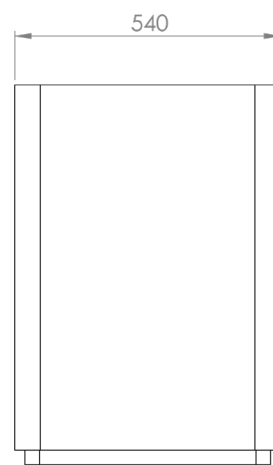

Article Number: A01A_10

Weight: 42 kg

Name: Recycle Bin Lid Waste

Article Number: A01A_6

Weight: 42 kg

Name: Recycle Bin Custom Lid

Article Number: A01A-5

Weight: 42 kg