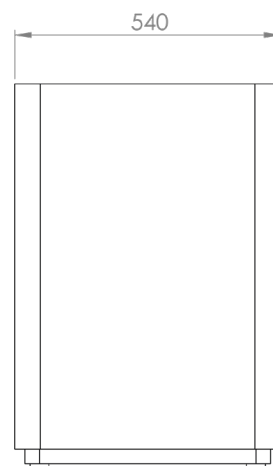

Name: Recycle Bin Lid Paper

Article Number: A01A-3

Weight: 42 kg