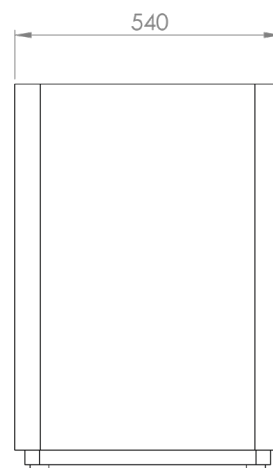

Name: Recycle Bin Lid Metal

Article Number: A01A_8

Weight: 42 kg