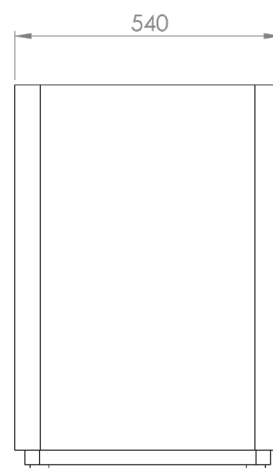

Name: Recycle Bin Lid Compost

Article Number: A01A_7

Weight: 42 kg

Name: Recycle Bin Lid Glass

Article Number: A01A-2

Weight: 42 kg

Name: Recycle Bin Lid Metal

Article Number: A01A_8

Weight: 42 kg

Name: Recycle Bin Lid Paper

Article Number: A01A-3

Weight: 42 kg

Name: Recycle Bin Lid Plastic

Article Number: A01A_9

Weight: 42 kg

Name: Recycle Bin Lid Recycle