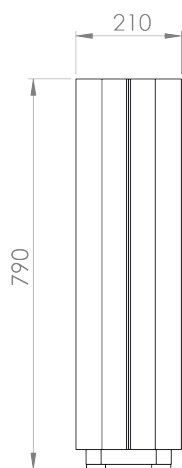

Name: Recycle Bin Lid Compost

Article Number: A01A_7

Weight: 42 kg

Name: Recycle Bin Lid Glass

Article Number: A01A-2

Weight: 42 kg

Name: Recycle Bin Lid Metal

Article Number: A01A_8

Weight: 42 kg

Name: Recycle Bin Lid Paper

Article Number: A01A-3

Weight: 42 kg

Name: Recycle Bin Lid Plastic

Article Number: A01A_9

Weight: 42 kg

Name: Recycle Bin Lid Recycle

Article Number: A01A_10

Weight: 42 kg

Name: Recycle Bin Lid Waste

Article Number: A01A_6

Weight: 42 kg

Name: Recycle Bin Custom Lid

Article Number: A01A-5

Weight: 42 kg