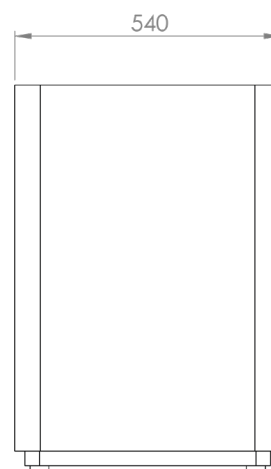

Name: Recycle Bin Lid Compost

Article Number: A01A_7

Weight: 42 kg

Name: Recycle Bin Lid Glass

Article Number: A01A-2

Weight: 42 kg

Name: Recycle Bin Lid Metal

Article Number: A01A_8