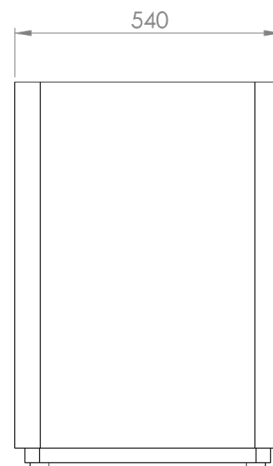

Name: Recycle Bin Lid Recycle

Article Number: A01A_10

Weight: 42 kg