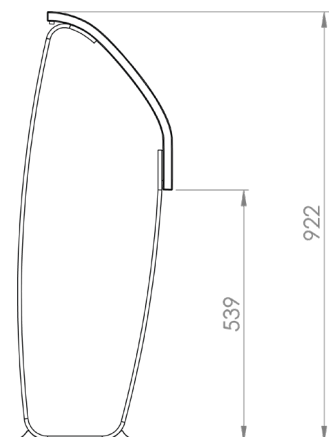

Article Number:

NPE3_30