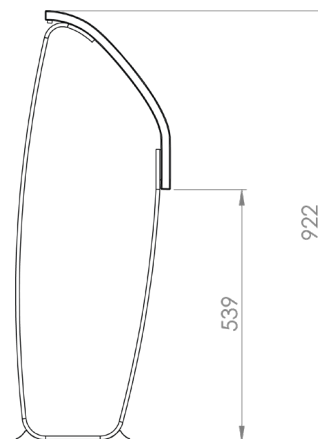

## Sizes & Measurements

The modules of the Nova C Series varies in length and curvature.

### Name:

Nova C Perch Convex 30°

### Article Number:

NPE3\_30

**Name:**

Nova C Perch Convex 45°

**Article Number:**

NPE3\_45

**Name:**

Nova C Perch Concave 30°

**Article Number:**

NPE4\_30

**Name:**

Nova C Perch Concave 45°

**Article Number:**

NPE4\_45

**GREEN  
FURNITURE  
CONCEPT**

**GLOBAL**