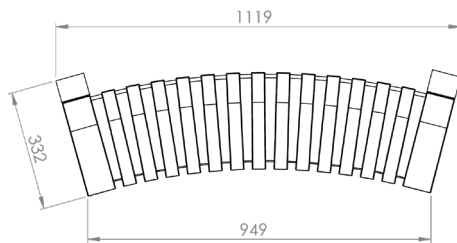

Article Number:

NPE4_30

Name:

Nova C Perch Concave 45°