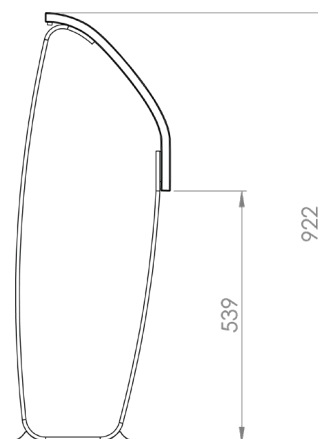

## Sizes & Measurements

The modules of the Nova C Series varies in length and curvature.

### Name:

Nova C Perch Convex 30°

### Article Number:

NPE3\_30

**Name:**

Nova C Perch Convex 45°

**Article Number:**

NPE3\_45

**Name:**

Nova C Perch Concave 30°

**Article Number:**

NPE4\_30

**Name:**

Nova C Perch Concave 45°

**Article Number:**

NPE4\_45

**GREEN  
FURNITURE  
CONCEPT**

**GLOBAL**