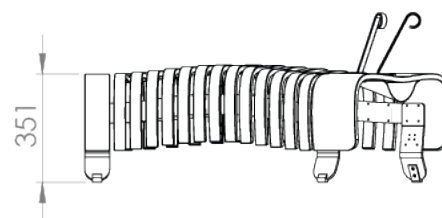

Sizes & Measurements

The modules of the Nova C Series varies in length and curvature.

Name:

Nova C Kids Head

Article Number:

NBEK1

Name:

Nova C Kids Body

Article Number:

NBEK2

**GREEN
FURNITURE
CONCEPT**

GLOBAL

Carlsgatan 3
211 20 Malmö, Sweden
+46 (0)40 600 93 30

AMERICAS

15 Main St #244
Watertown MA, 02472 USA
Toll Free: 1 (877) 582-8664