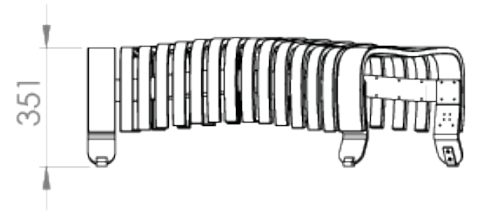

Sizes & Measurements

The modules of the Nova C Series varies in length and curvature.

Name:

Nova C Kids Head

Article Number:

NBEK1

Name:

Nova C Kids Body

Article Number:

NBEK2

**GREEN
FURNITURE
CONCEPT**

GLOBAL

Carlsgatan 3
211 20 Malmö, Sweden
+46 (0)40 600 93 30

AMERICAS

15 Main St #244
Watertown MA, 02472 USA
Toll Free: 1 (877) 582-8664