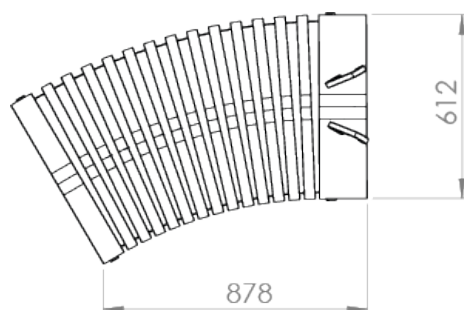

Sizes & Measurements

The modules of the Nova C Series varies in length and curvature.

Name:

Nova C Kids Head

Article Number:

NBEK1

Name:

Nova C Kids Body

Article Number:

NBEK2

**GREEN
FURNITURE
CONCEPT**

GLOBAL

Carlsgatan 3
211 20 Malmö, Sweden
+46 (0)40 600 93 30

AMERICAS

15 Main St #244
Watertown MA, 02472 USA
Toll Free: 1 (877) 582-8664