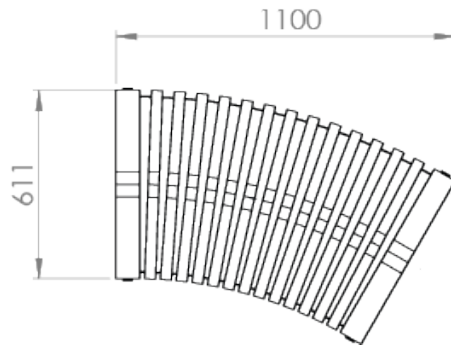

Sizes & Measurements

The modules of the Nova C Series varies in length and curvature.

Name:

Nova C Kids Head

Article Number:

NBEK1

Name:

Nova C Kids Body

Article Number:

NBEK2

**GREEN
FURNITURE
CONCEPT**

GLOBAL

Carlsgatan 3
211 20 Malmö, Sweden
+46 (0)40 600 93 30

AMERICAS

15 Main St #244
Watertown MA, 02472 USA
Toll Free: 1 (877) 582-8664