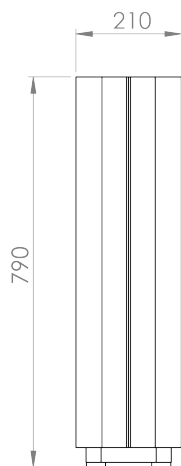

Article Number:

A01A_9