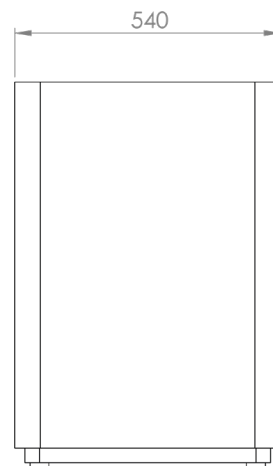

Name:

Recycle Bin Lid Metal

Article Number:

A01A_8