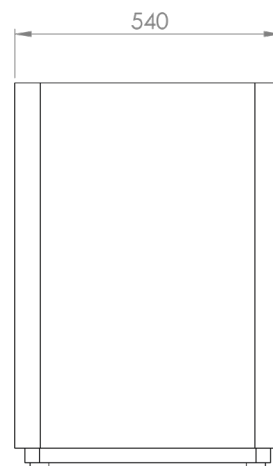

Name:

Recycle Bin Lid Waste

Article Number:

A01A_6

Name:

Recycle Bin Custom Lid

Article Number:

A01A-5