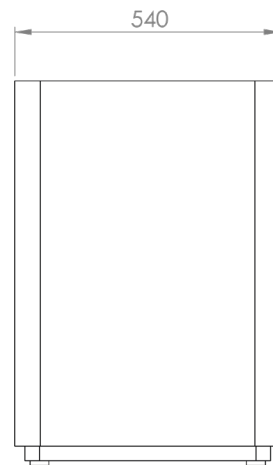

Name:

Recycle Bin Lid Metal

Article Number:

A01A_8

Name:

Recycle Bin Lid Paper

Article Number:

A01A-3