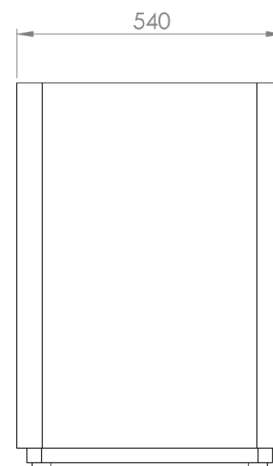

Name:

Recycle Bin Lid Compost

Article Number:

A01A_7

Name:

Recycle Bin Lid Glass

Article Number:

A01A-2