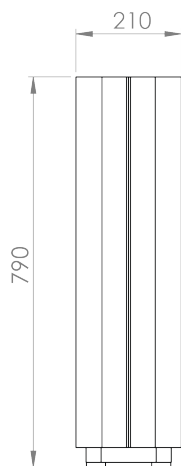

Name:

Recycle Bin Lid Waste

Article Number:

A01A_6

Name:

Recycle Bin Custom Lid

Article Number:

A01A-5