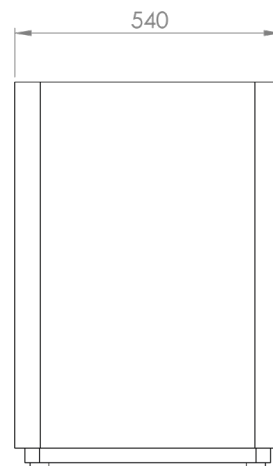

Name:

Recycle Bin Lid Plastic

Article Number:

A01A_9

Name:

Recycle Bin Lid Recyle

Article Number:

A01A_10