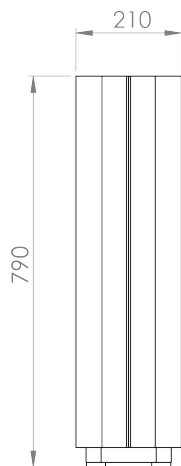

Name:

Recycle Bin Lid Metal

Article Number:

A01A_8