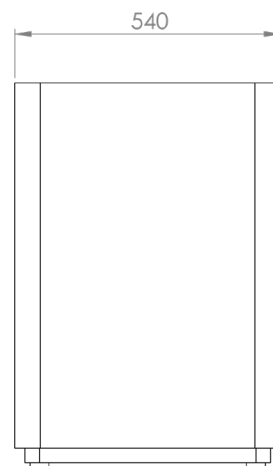

Article Number:

A01A_9