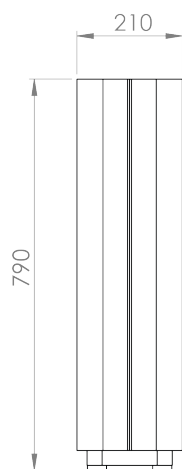

Accessories

Recycle Bin

Maintenance & Cleanability

The maintenance for metal parts only consists of cleaning. The cleaning can easily be done by whipping surfaces of with water and a cloth.

Sizes & Measurements

The Recycle Bin is available in one size but with different lids.

Name:

Recycle Bin Lid Compost

Article Number:

A01A_7