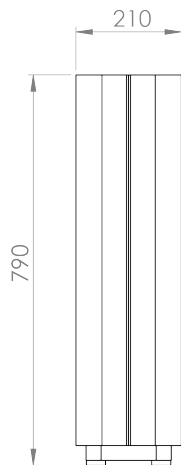

Article Number:

A01A_6

Name:

Recycle Bin Custom Lid