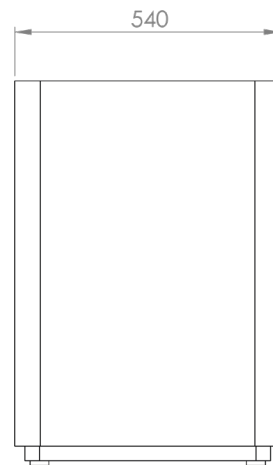

Article Number:

A01A_6

Name:

Recycle Bin Custom Lid