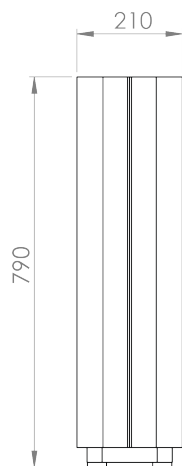

Name:

Recycle Bin Lid Compost

Article Number:

A01A_7

Name:

Recycle Bin Lid Glass

Article Number:

A01A-2