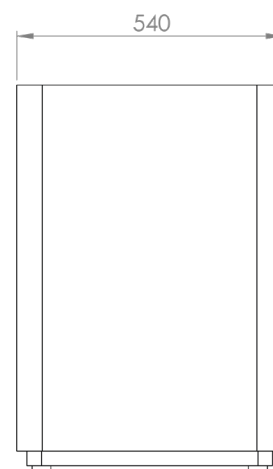

Accessories

Recycle Bin

Maintenance & Cleanability

The maintenance for metal parts only consists of cleaning. The cleaning can easily be done by whipping surfaces of with water and a cloth.

Sizes & Measurements

The Recycle Bin is available in one size but with different lids.

Name:

Recycle Bin Lid Compost

Article Number:

A01A_7