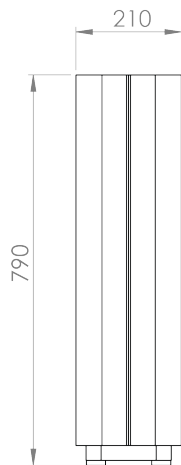

Name:

Recycle Bin Lid Metal

Article Number:

A01A_8

Name:

Recycle Bin Lid Paper

Article Number:

A01A-3