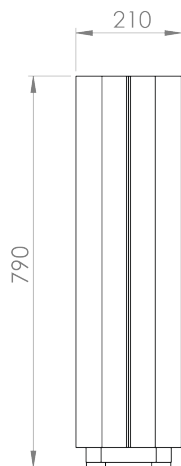

Name:

Recycle Bin Lid Plastic

Article Number:

A01A_9

Name:

Recycle Bin Lid Recyle

Article Number:

A01A_10