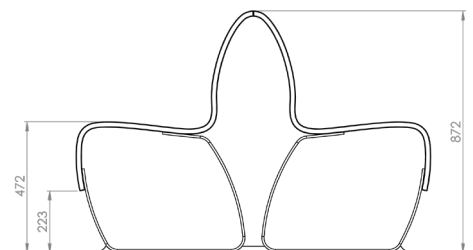

Sizes & Measurements

The modules of the Nova C Series varies in length and curvature.

Name:

Nova C Double Back 100

Article Number:

NBAD1

Name:

Nova C Double Back 150

Article Number:

NBAD5

Name:

Nova C Double Back 30°

Article Number:

NBAD2_30

Name:

Nova C Double Back 45°