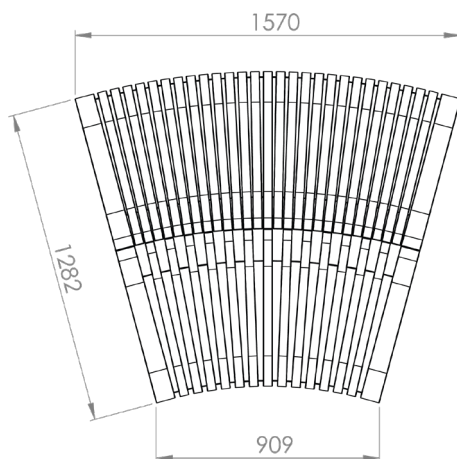

Sizes & Measurements

The modules of the Nova C Series varies in length and curvature.

Name:

Nova C Double Back 100

Article Number:

NBAD1

Name:

Nova C Double Back 150

Article Number:

NBAD5

Name:

Nova C Double Back 30°

Article Number:

NBAD2_30

Name:

Nova C Double Back 45°

Article Number:

NBAD2_45

**GREEN
FURNITURE
CONCEPT**

GLOBAL

Carlsgatan 3
211 20 Malmö, Sweden
+46 (0)40 600 93 30

AMERICAS

15 Main St #244
Watertown MA, 02472 USA
Toll Free: 1 (877) 582-8664