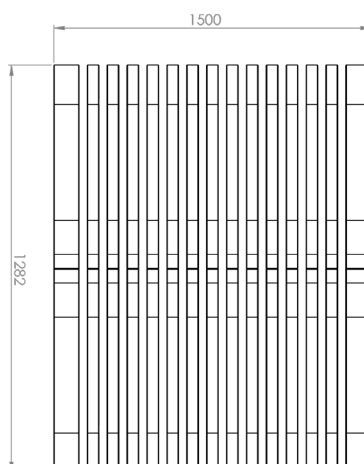

Article Number:

NBAD5