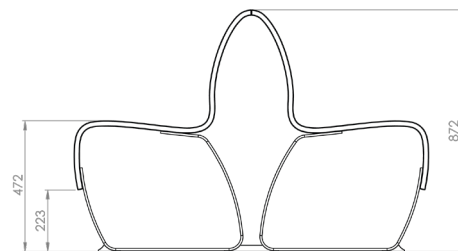

Nova C Series Double Back

Characterized by sleek lines, generous proportions, and smooth contours, this new double-side bench creates a focal point for public interiors. The bench's low, lateral construction gives it an understated profile, while its serpentine shape adds an eye-catching complement to contemporary environments.

Sizes & Measurements

The modules of the Nova C Series varies in length and curvature.

Name:

Nova C Double Back 100

Article Number:

NBAD1

Name:

Nova C Double Back 150

Article Number:

NBAD5

Name:

Nova C Double Back 30°

Article Number:

NBAD2_30

Name:

Nova C Double Back 45°

Article Number:

NBAD2_45

**GREEN
FURNITURE
CONCEPT**

GLOBAL

Carlsgatan 3
211 20 Malmö, Sweden
+46 (0)40 600 93 30

AMERICAS

15 Main St #244
Watertown MA, 02472 USA
Toll Free: 1 (877) 582-8664