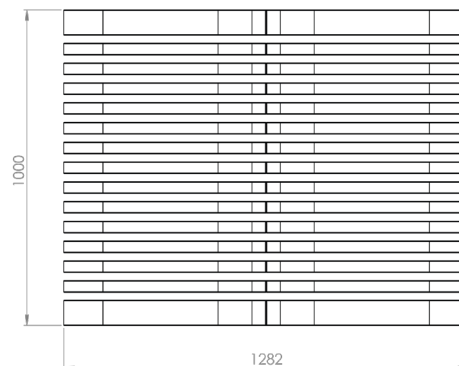

Sizes & Measurements

The modules of the Nova C Series varies in length and curvature.

Name:

Nova C Double Back 100

Article Number:

NBAD1

Name:

Nova C Double Back 150