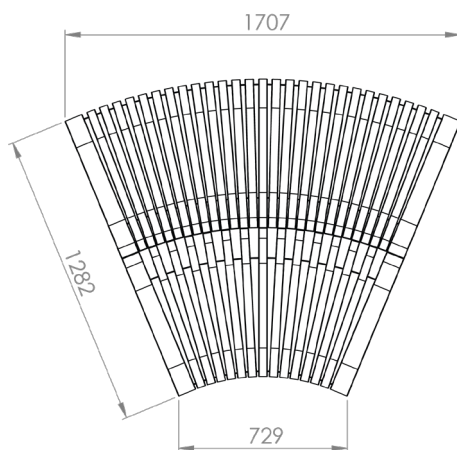

Sizes & Measurements

The modules of the Nova C Series varies in length and curvature.

Name:

Nova C Double Back 100

Article Number:

NBAD1

Name:

Nova C Double Back 150

Article Number:

NBAD5

Name:

Nova C Double Back 30°

Article Number:

NBAD2_30

Name:

Nova C Double Back 45°

Article Number:

NBAD2_45

**GREEN
FURNITURE
CONCEPT**

GLOBAL

Carlsgatan 3
211 20 Malmö, Sweden
+46 (0)40 600 93 30

AMERICAS

15 Main St #244
Watertown MA, 02472 USA
Toll Free: 1 (877) 582-8664