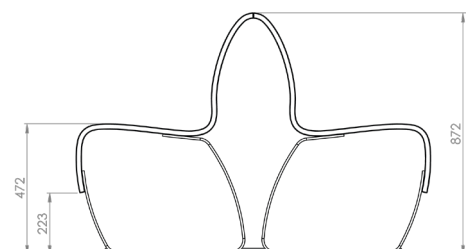

Sizes & Measurements

The modules of the Nova C Series varies in length and curvature.

Name:

Nova C Double Back 100

Article Number:

NBAD1

Name:

Nova C Double Back 150

Article Number:

NBAD5

Name:

Nova C Double Back 30°

Article Number:

NBAD2_30

Name:

Nova C Double Back 45°