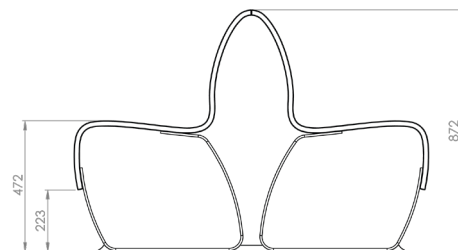

Sizes & Measurements

The modules of the Nova C Series varies in length and curvature.

Name:

Nova C Double Back 100

Article Number:

NBAD1

Name:

Nova C Double Back 150

Article Number:

NBAD5

Name:

Nova C Double Back 30°

Article Number:

NBAD2_30

Name:

Nova C Double Back 45°

Article Number:

NBAD2_45

**GREEN
FURNITURE
CONCEPT**

GLOBAL

Carlsgatan 3
211 20 Malmö, Sweden
+46 (0)40 600 93 30

AMERICAS

15 Main St #244
Watertown MA, 02472 USA
Toll Free: 1 (877) 582-8664