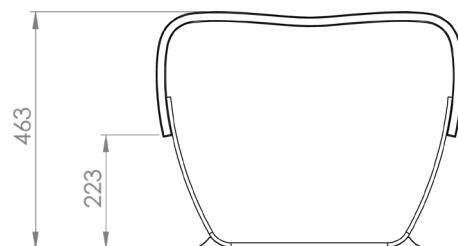

Article Number:

NBE2_45

Name:

Nova C Bench 90°

Article Number:

NBE2_90

**GREEN
FURNITURE
CONCEPT**

GLOBAL