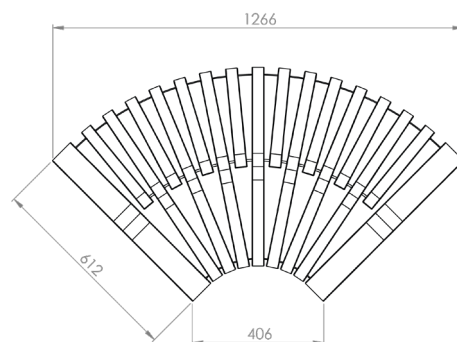

Sizes & Measurements

The modules of the Nova C Series varies in length and curvature.

Name:

Nova C Bench 100

Article Number:

NBE1

Name:

Nova C Bench 150

Article Number:

NBE5

Name:

Nova C Bench 30°

Article Number:

NBE2_30

Name:

Nova C Bench 45°

Article Number:

NBE2_45

Name:

Nova C Bench 90°

Article Number:

NBE2_90

**GREEN
FURNITURE
CONCEPT**

GLOBAL