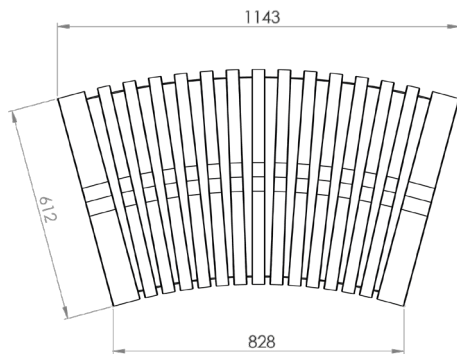

Sizes & Measurements

The modules of the Nova C Series varies in length and curvature.

Name:

Nova C Bench 100

Article Number:

NBE1

Name:

Nova C Bench 150

Article Number:

NBE5

Name:

Nova C Bench 30°

Article Number:

NBE2_30

Name:

Nova C Bench 45°