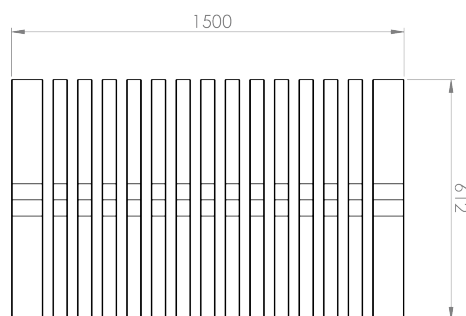

Article Number:

NBE5