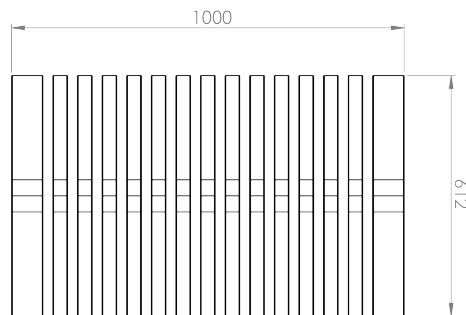

Sizes & Measurements

The modules of the Nova C Series varies in length and curvature.

Name:

Nova C Bench 100

Article Number:

NBE1

Name:

Nova C Bench 150