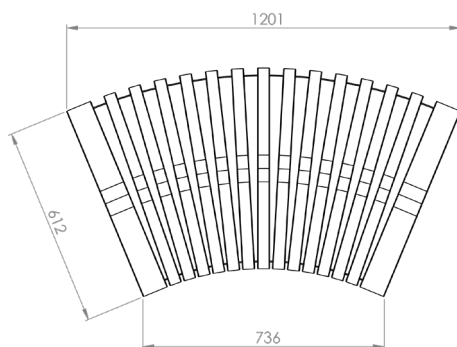

Article Number:

NBE2_45

Name:

Nova C Bench 90°