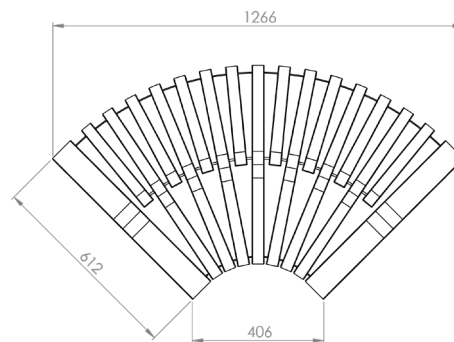

### Article Number:

NBE5

**Name:**

Nova C Bench 30°

**Article Number:**

NBE2\_30

**Name:**

Nova C Bench 45°

**Article Number:**

NBE2\_45

**Name:**

Nova C Bench 90°

**Article Number:**

NBE2\_90

**GREEN  
FURNITURE  
CONCEPT**

**GLOBAL**